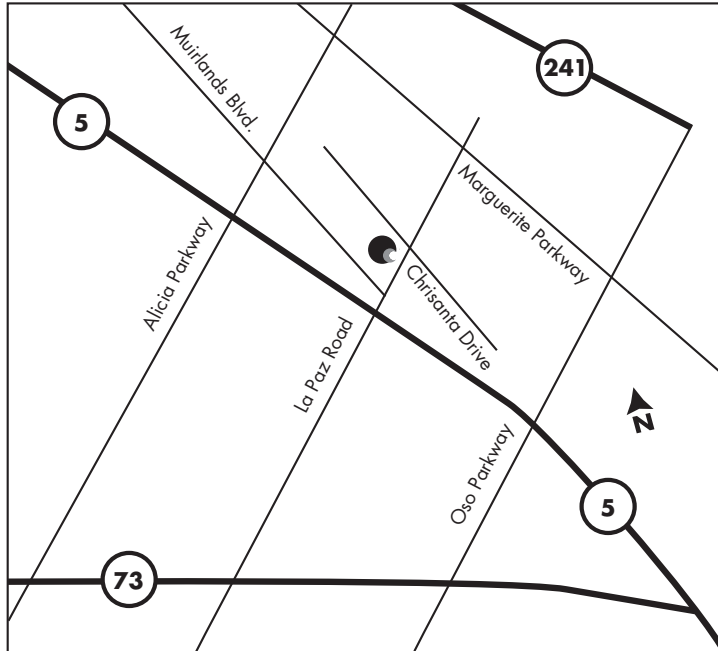

Directions to SOUTH OC / Orthodontics:

Traveling North on the 5 Freeway:

- Take the 5 Freeway to the La Paz Road exit
- Turn Right on La Paz Road
- Turn Left on Chrisanta Drive
- Turn Left into the second Driveway
- Our Suite is past the fountain on the right hand side, on the second floor
- 26137 La Paz Road, Suite 220

Traveling South on the 5 Freeway:

- Take the 5 Freeway to the La Paz Road exit
- Turn Left on La Paz Road
- Turn Left on Chrisanta Drive
- Turn Left into the second Driveway
- Our Suite is past the fountain on the right hand side, on the second floor
- 26137 La Paz Road, Suite 220

where *smiles* start